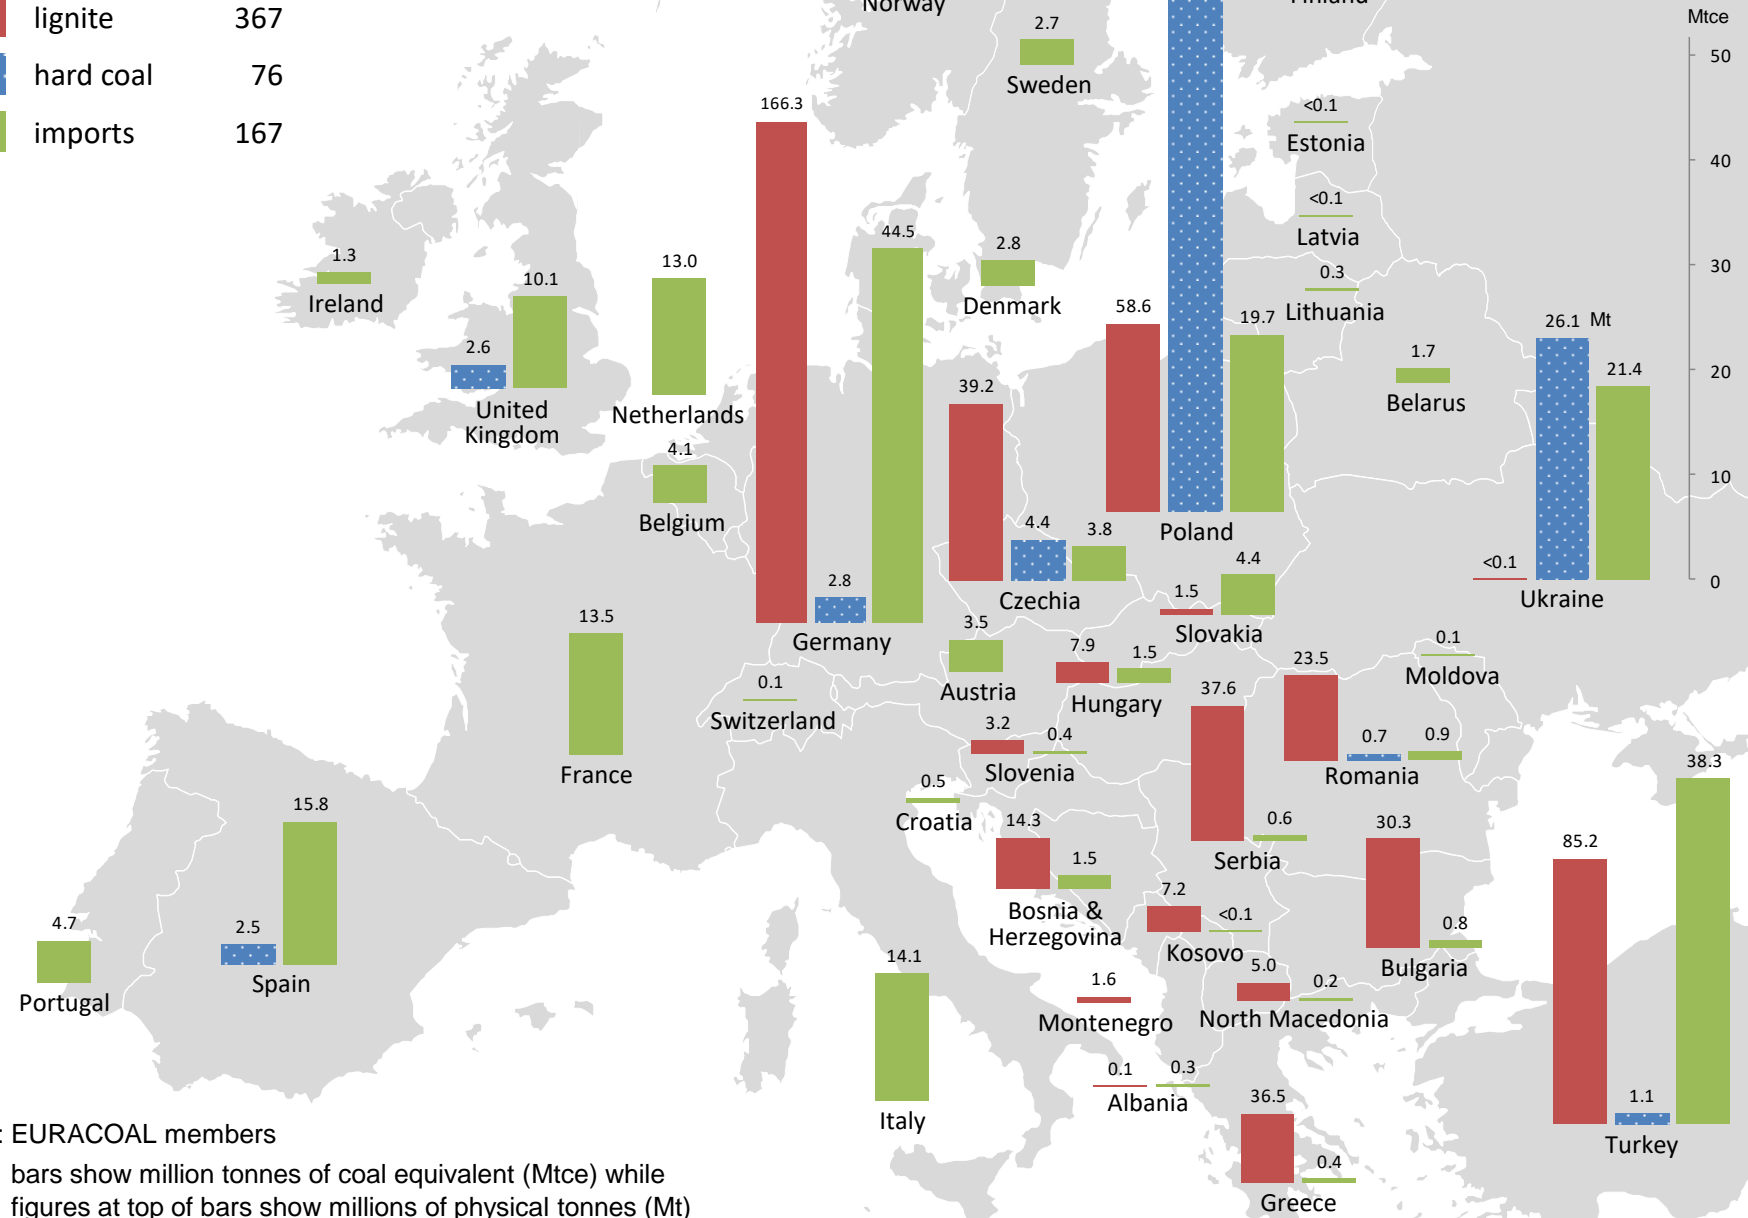

Coal in Europe 2018

lignite production, hard coal production & imports

EU-28	million tonnes
■ lignite	367
■ hard coal	76
■ imports	167

Source: EURACOAL members

Note: bars show million tonnes of coal equivalent (Mtce) while figures at top of bars show millions of physical tonnes (Mt)