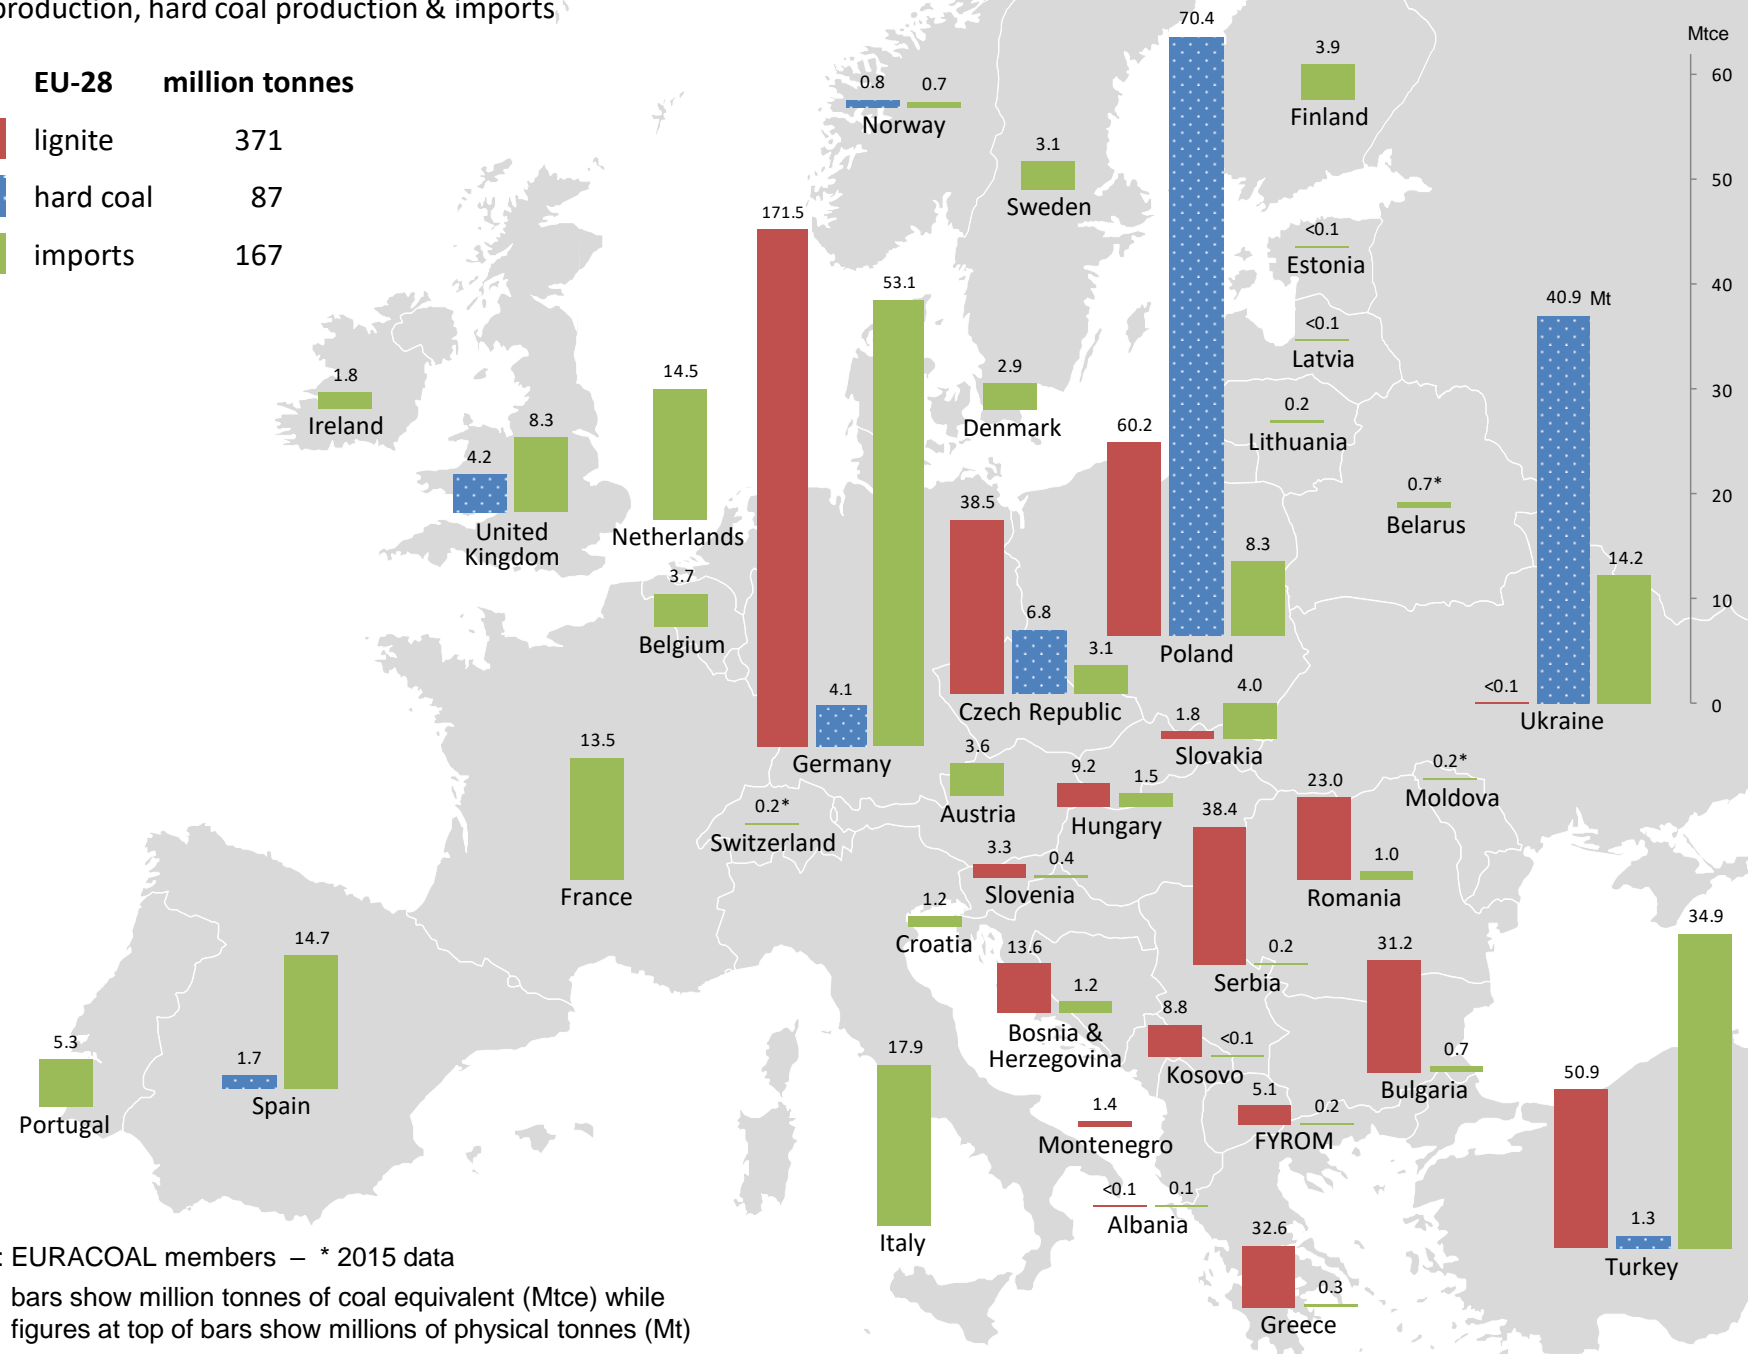

Coal in Europe 2016

lignite production, hard coal production & imports

EU-28 million tonnes	
■ lignite	371
■ hard coal	87
■ imports	167

Source: EURACOAL members – * 2015 data

Note: bars show million tonnes of coal equivalent (Mtce) while figures at top of bars show millions of physical tonnes (Mt)