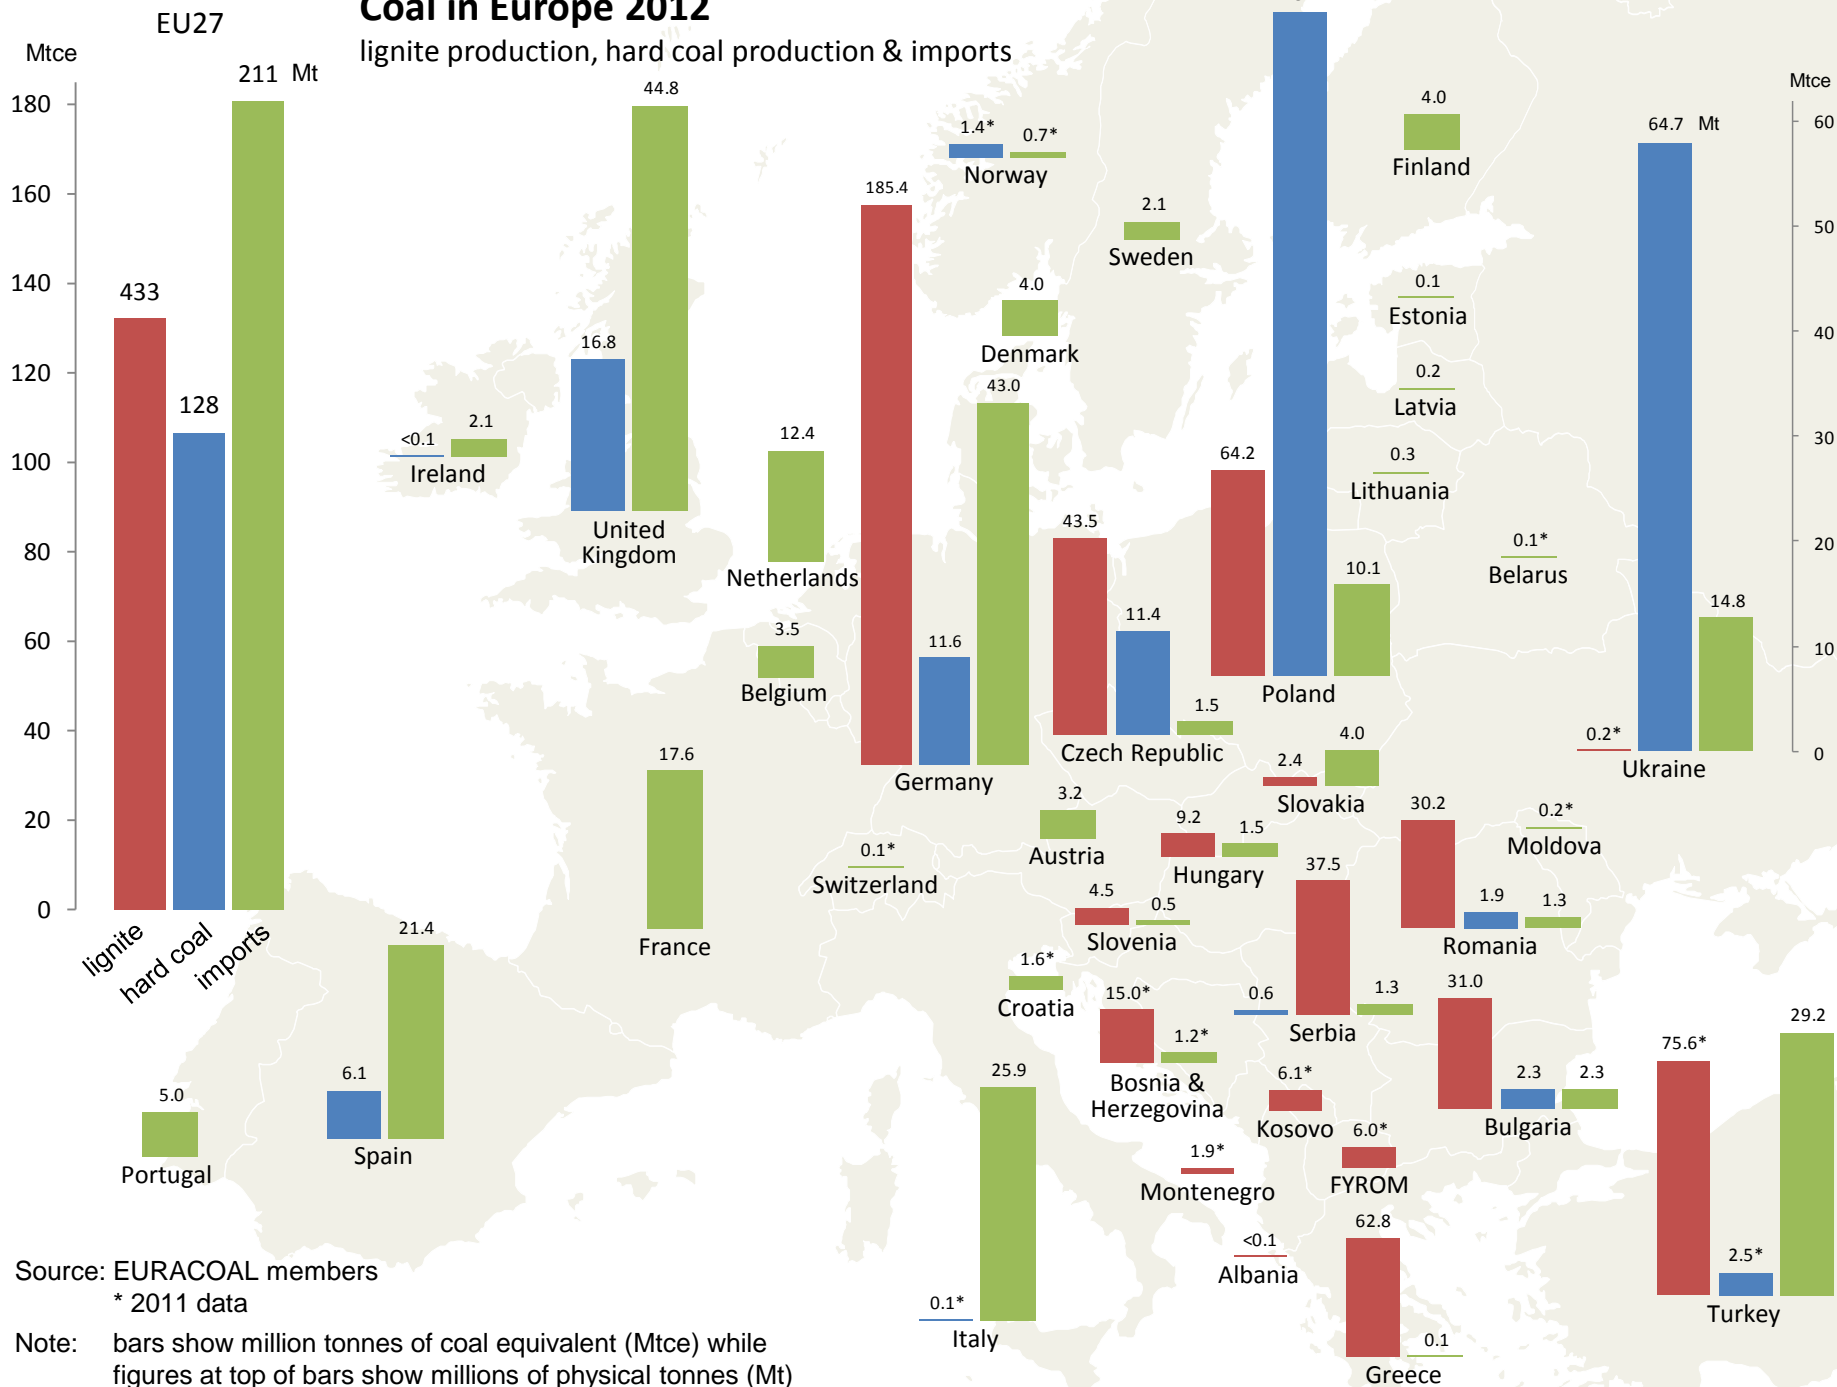

# Coal in Europe 2012

lignite production, hard coal production & imports

Source: EURACOAL members

\* 2011 data

Note: bars show million tonnes of coal equivalent (Mtce) while figures at top of bars show millions of physical tonnes (Mt)